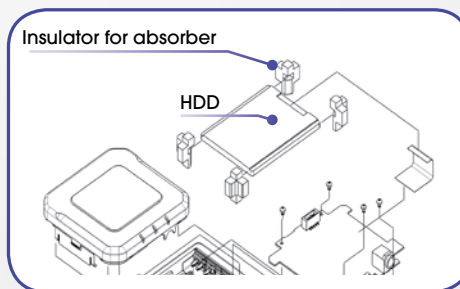

Rugged and Robust

Designed for life outdoors, the PXU-MS240 is ruggedly built to protect data while filming on location. Like the Sony Professional Hard Disk Unit (PHU), it features a 3G sensor to park the HDD head in case of sudden shock and vibration. The HDD cartridge also features a drop-shock protection system using a newly developed shock absorbing insulator.