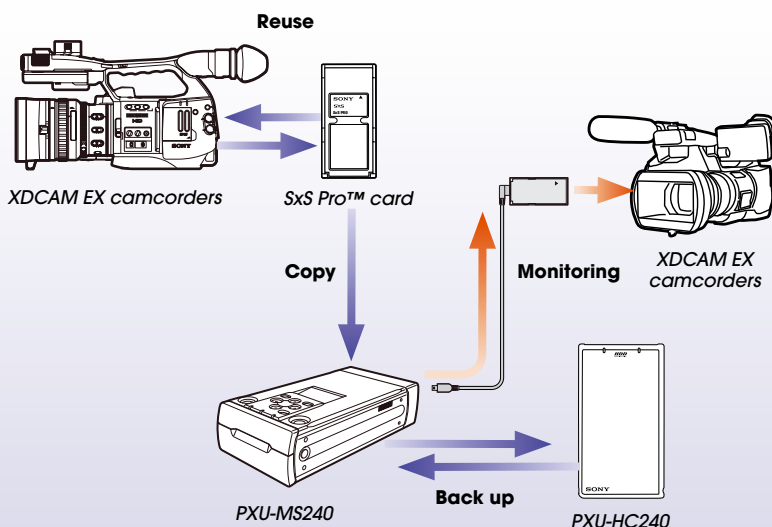

Workflow

Shooting

Editing