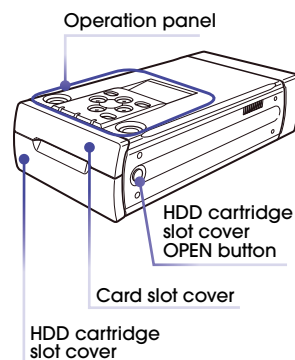

Total XDCAM EX performance in the field

Designed for XDCAM EX users

Since the launch of XDCAM EX camcorders and SxS PRO™ media, filmmakers have been requesting a back-up solution that doesn't require a laptop in the field. Sony PXU-MS240 perfectly meets their needs. A high capacity mobile storage unit for SxS PRO™ that gives XDCAM EX users the freedom to shoot for as long as they need outdoors.

Extremely High Capacity

With one PXU-HC240 cartridge, 240GB of footage can be stored – enough to back up seven 32GB SxS PRO™ cards. Video professionals can record 800 minutes of data in HQ mode or 1040 minutes in SP mode. And because the cartridge is removable, it can be easily replaced when full to allow continuous recording and back up on the mobile storage unit.

High capacity mobile storage unit joins the XDCAM EX product family

Offering striking HD pictures, excellent mobility and high operational efficiency at a very affordable cost, XDCAM EX camcorders with super fast SxS PRO™ memory cards have revolutionised tapeless HD productions.

Now, Sony Professional Media increases the flexibility of XDCAM EX even further with a high speed, high capacity mobile storage unit. The PXU-MS240 is perfect for video professionals looking to shoot in the field without having to take along a laptop. It can back-up 240GB or no less than seven 32GB SxS PRO™ cards quickly, easily and reliably for over 17 hours of on-location recording*.

PXU-MS240 is part of family of Sony HD media products designed for every need and budget.

* 1040 minutes capacity in SP mode or 800 minutes in HQ mode.

Mobile Storage Unit in details

Inside the slot covers

Front

Inside the connector cover

BP-U30 Battery Life

Mode Setting	Performance
Recording	approx. 200 mn.
Idle Mode	approx. 1 600 mn.