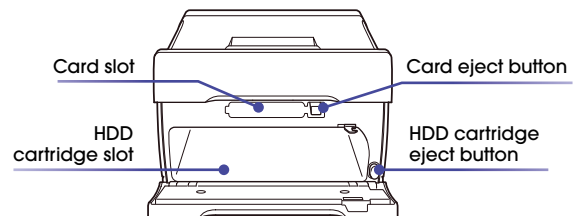

Mobile Storage Unit in details

Inside the slot covers